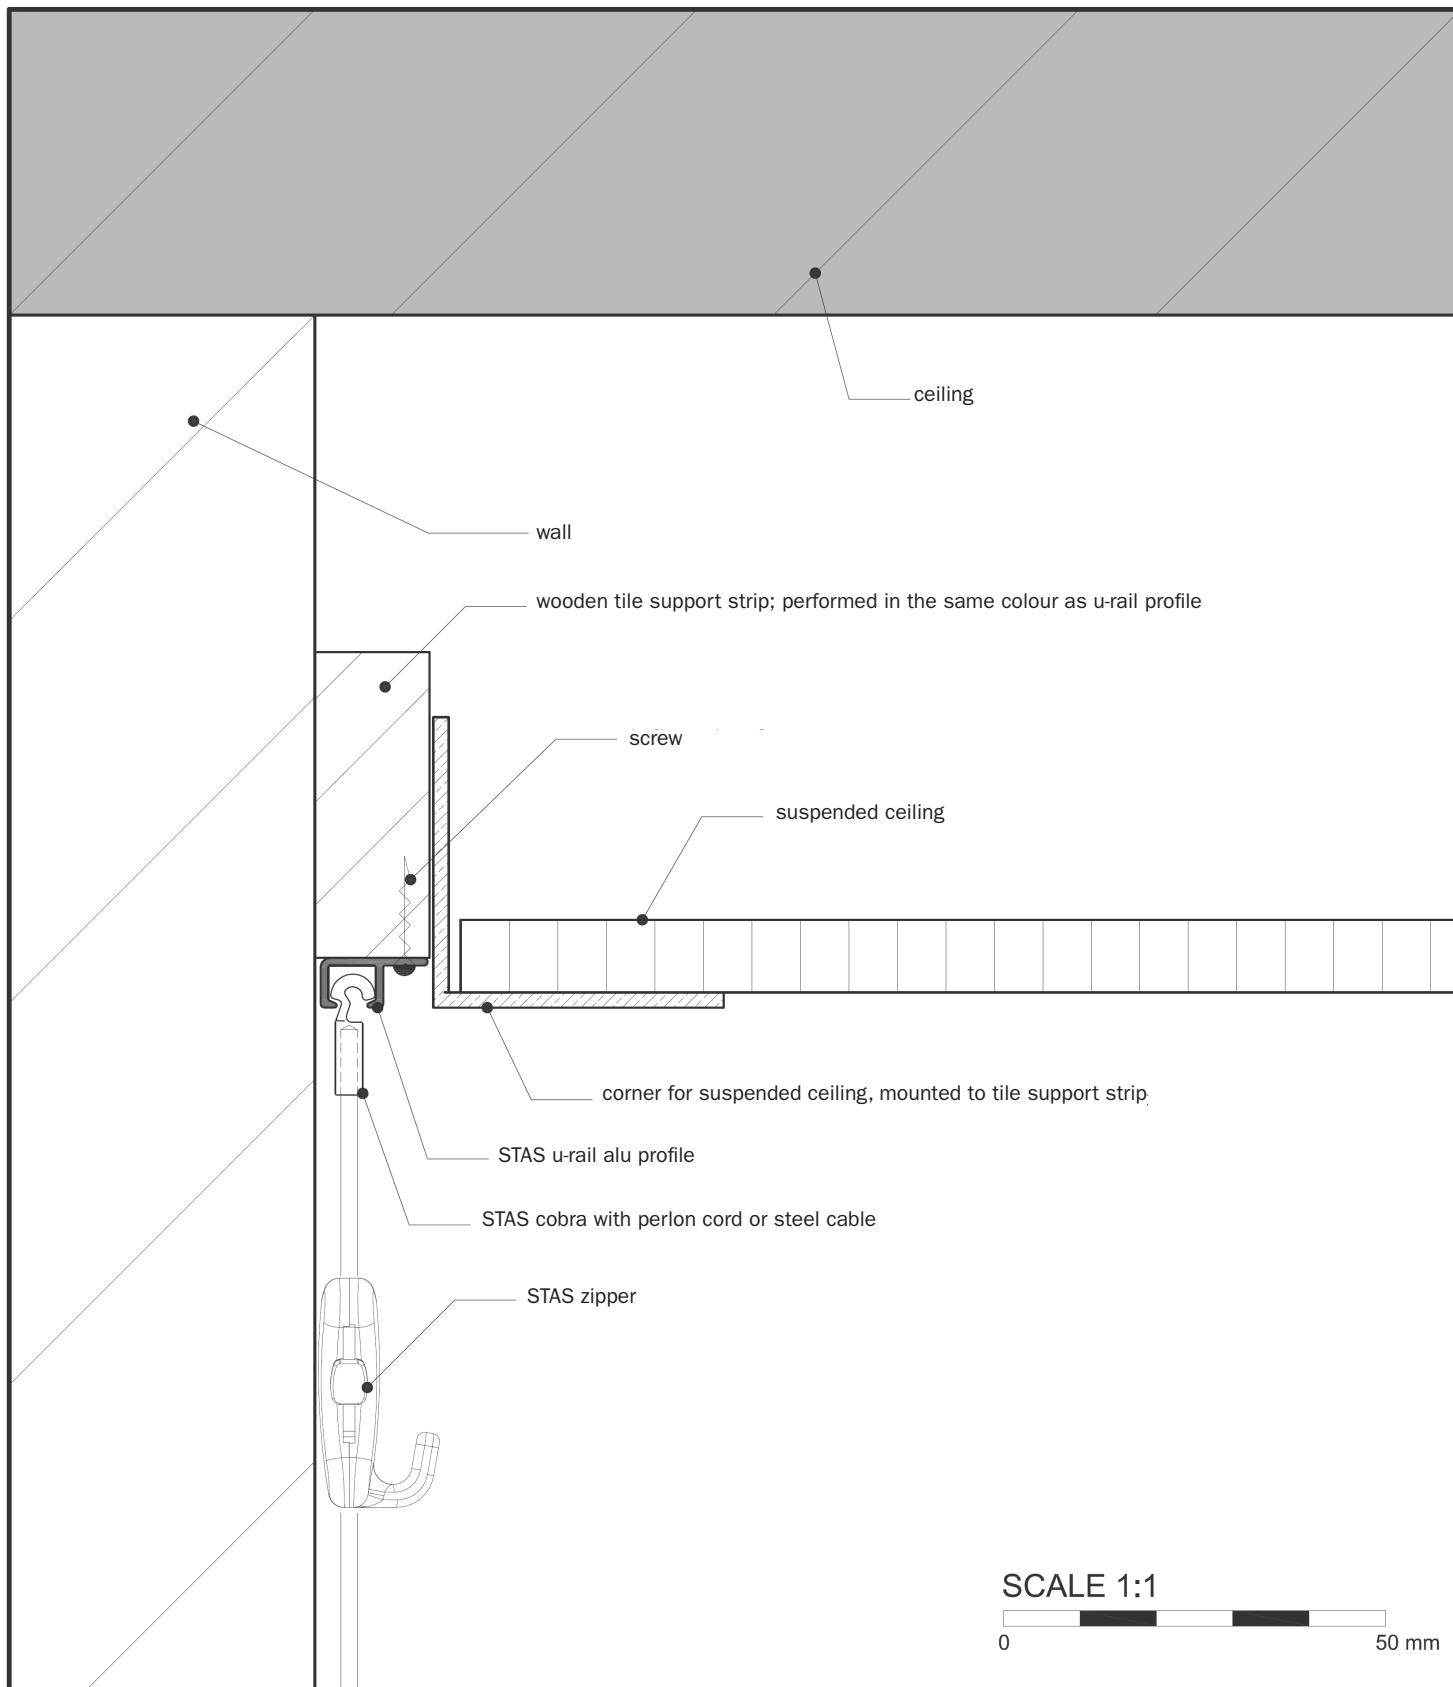

STAS u-rail picture hanging systems

features:

- aluminium rail
- dimensions 6,5 x 14 mm
- capable of carrying loads up to 20 kg per meter

options:

- hooks and cords are available in various lengths, transparent or steel cable
- standard colour rail; RAL 9010 (white), RAL 9005 (black) or natural aluminium. Other colours and finishing on request