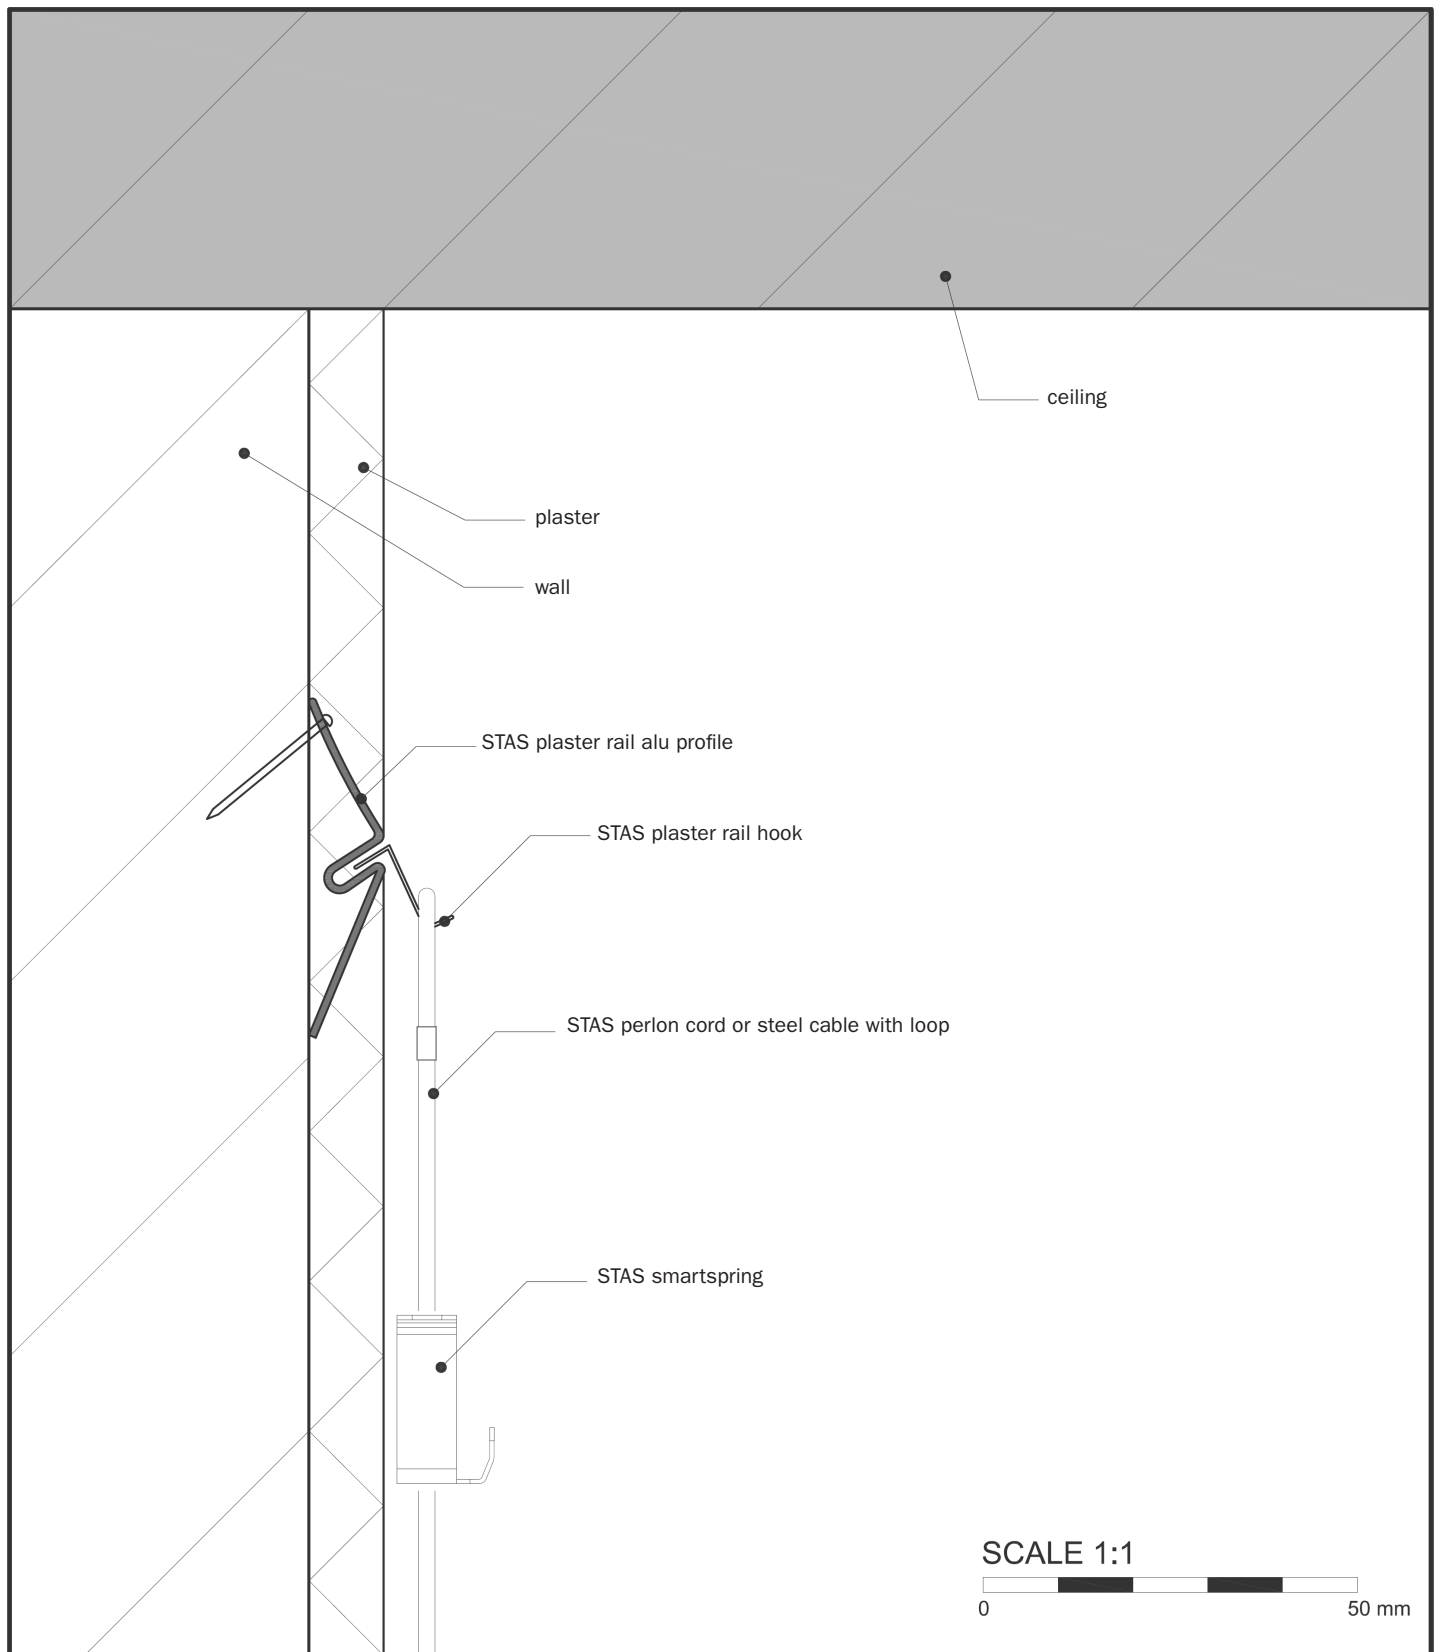

STAS plaster-rail picture hanging systems

features:

- zinc plated steel
- dimensions 43 x 10 mm
- capable of carrying loads up to 20 kg per meter

options:

- hooks and cords are available in various lengths, transparent or steel cable
- standard colour rail; RAL 9010 (white) or natural aluminium. Other colours and finishing on request

STAS supplies multifunctional picture hanging systems and accessories for every wall and ceiling,