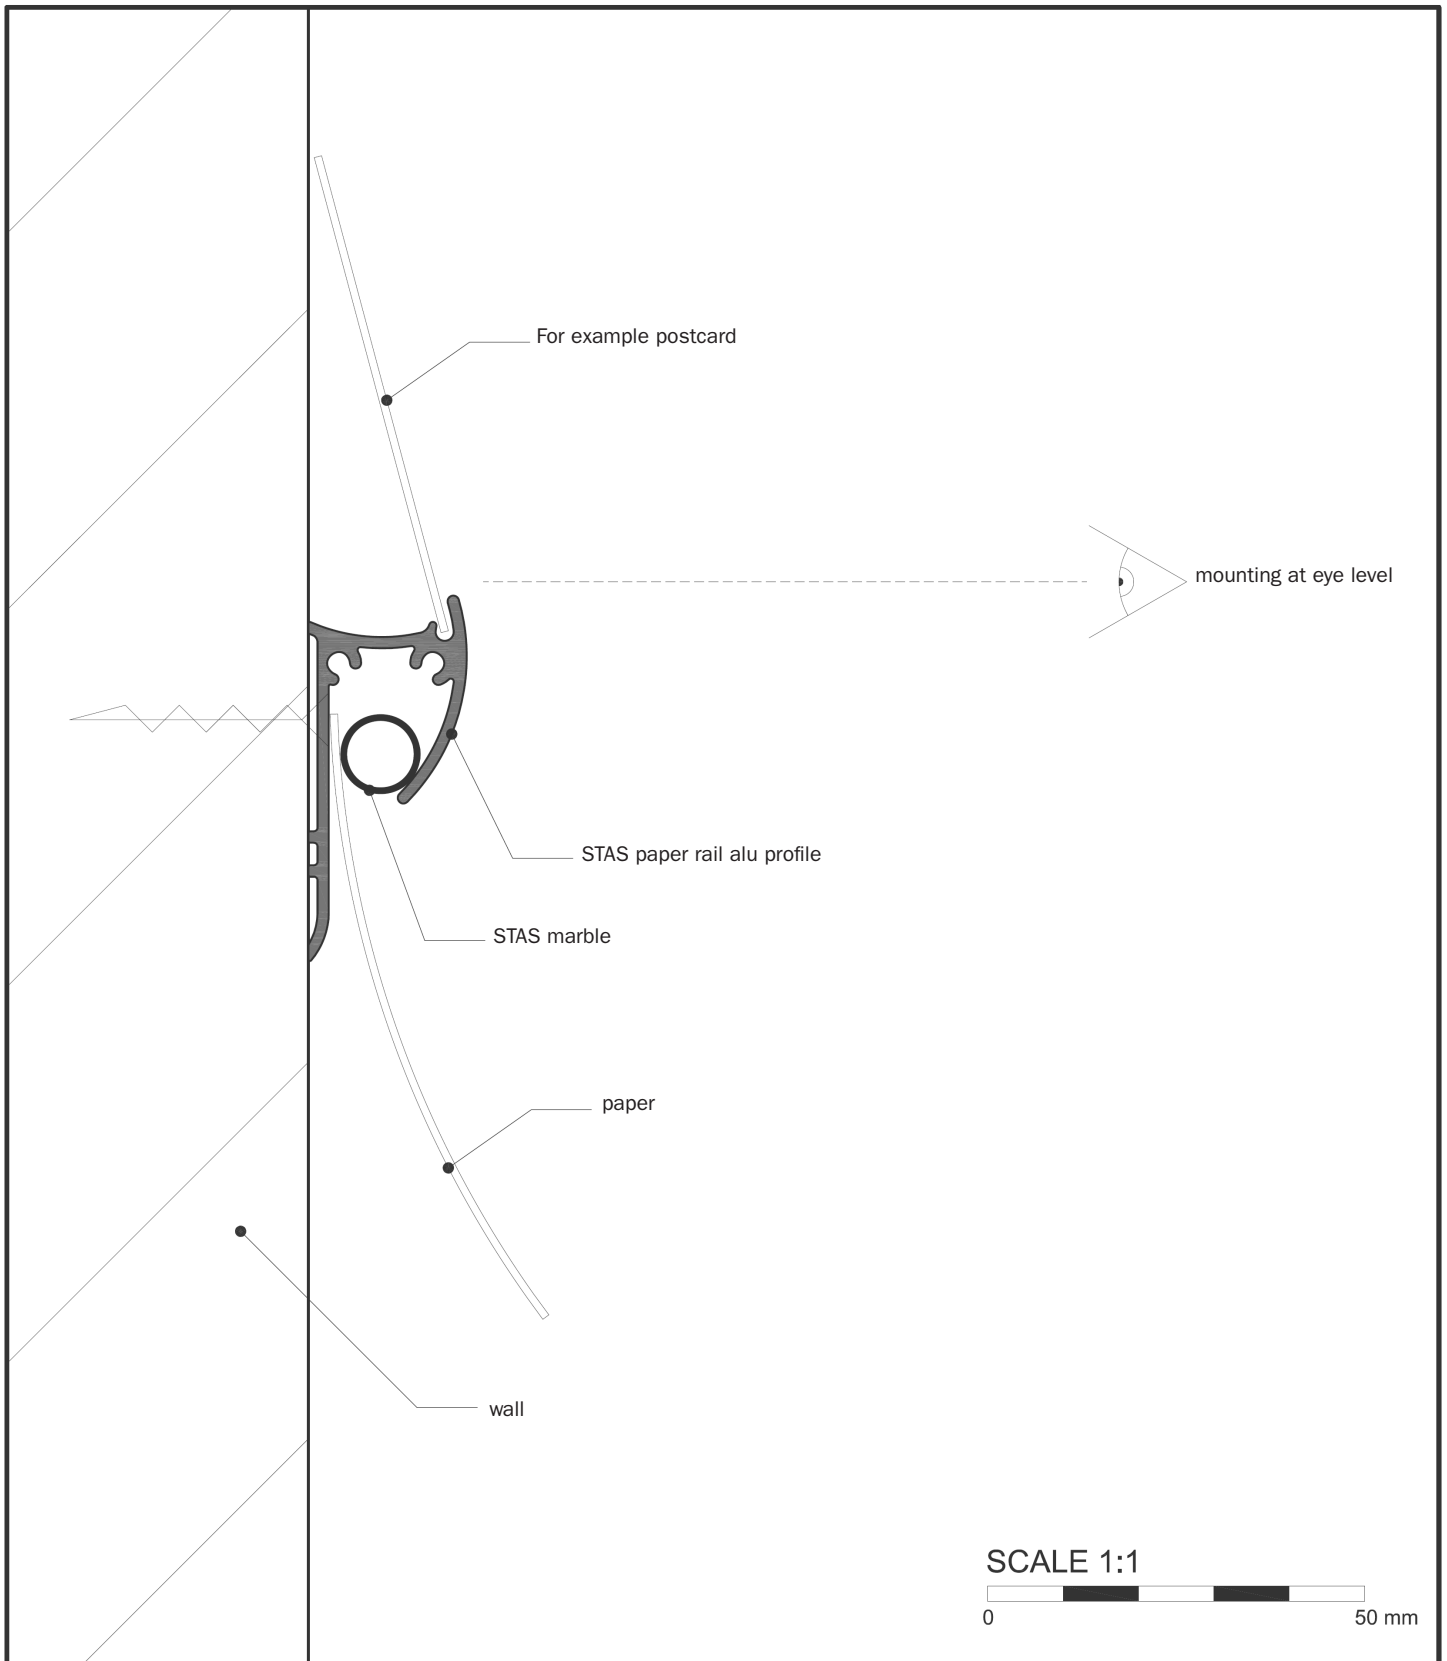

STAS paper-rail paper hanging systems

features:

- aluminium rail
- dimensions 50 x 21 mm

options:

- standard colour rail; RAL 9010 (white) or natural aluminium. Other colours and finishing on request
- system can be mounted also to adjustable rods

STAS supplies multifunctional picture hanging systems and accessories for every wall and ceiling,