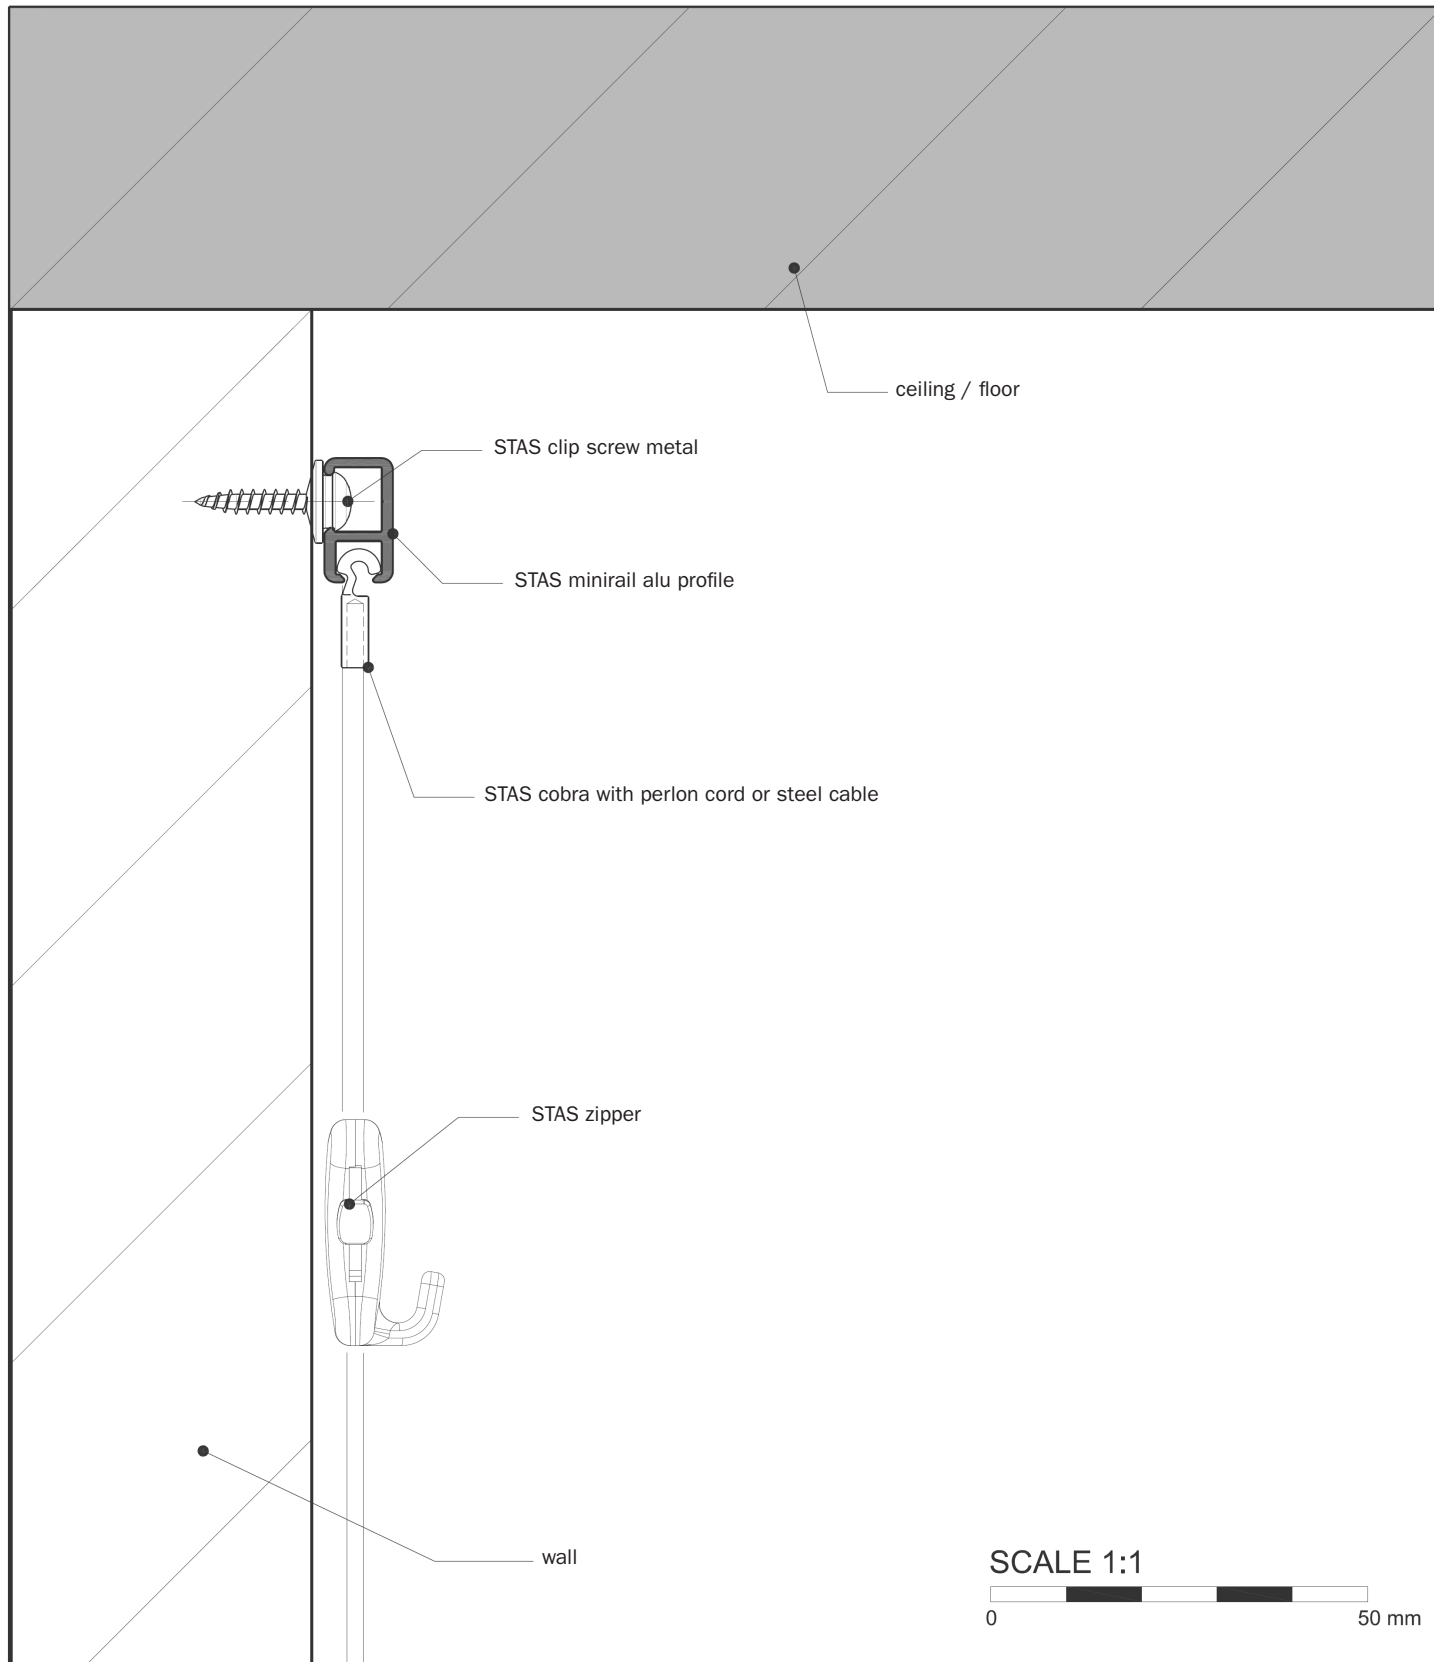

# STAS minirail smart picture hanging systems

## features:

- aluminium rail
- dimensions 9 x 16 mm
- capable of carrying loads up to 25 kg per meter

## options:

- hooks and cords are available in various lengths, transparent or steel cable
- standard colour rail; RAL 9010 (white) or natural aluminium. Other colours and finishing on request

STAS supplies multifunctional picture hanging systems and accessories for every wall and ceiling,