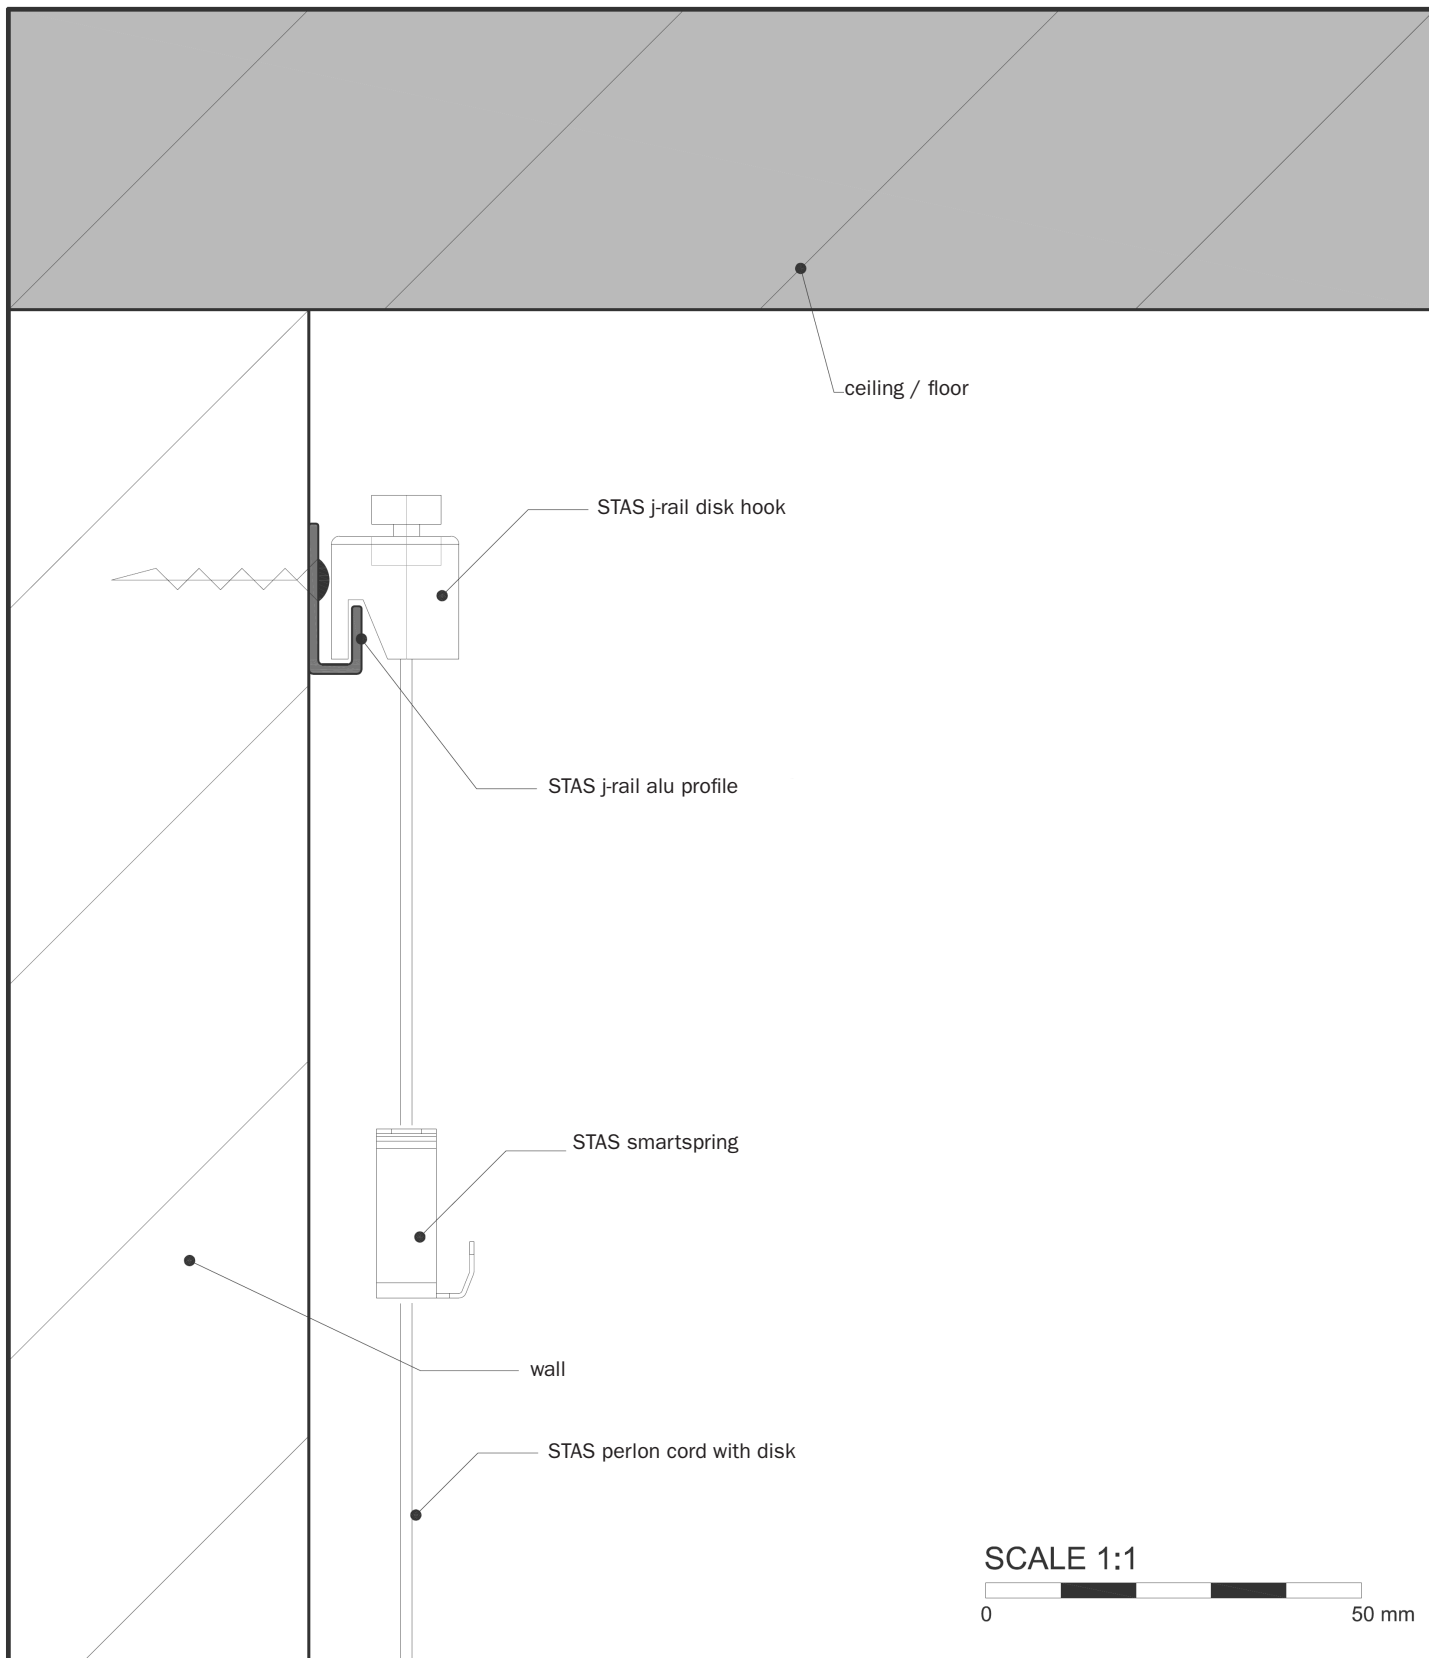

STAS j-rail picture hanging systems

features:

- aluminium rail
- dimensions 7 x 20 mm
- capable of carrying loads up to 25 kg per meter

options:

- rods are available in various lengths, RAL 9010 (white) or natural aluminium
- other colours and finishing on request