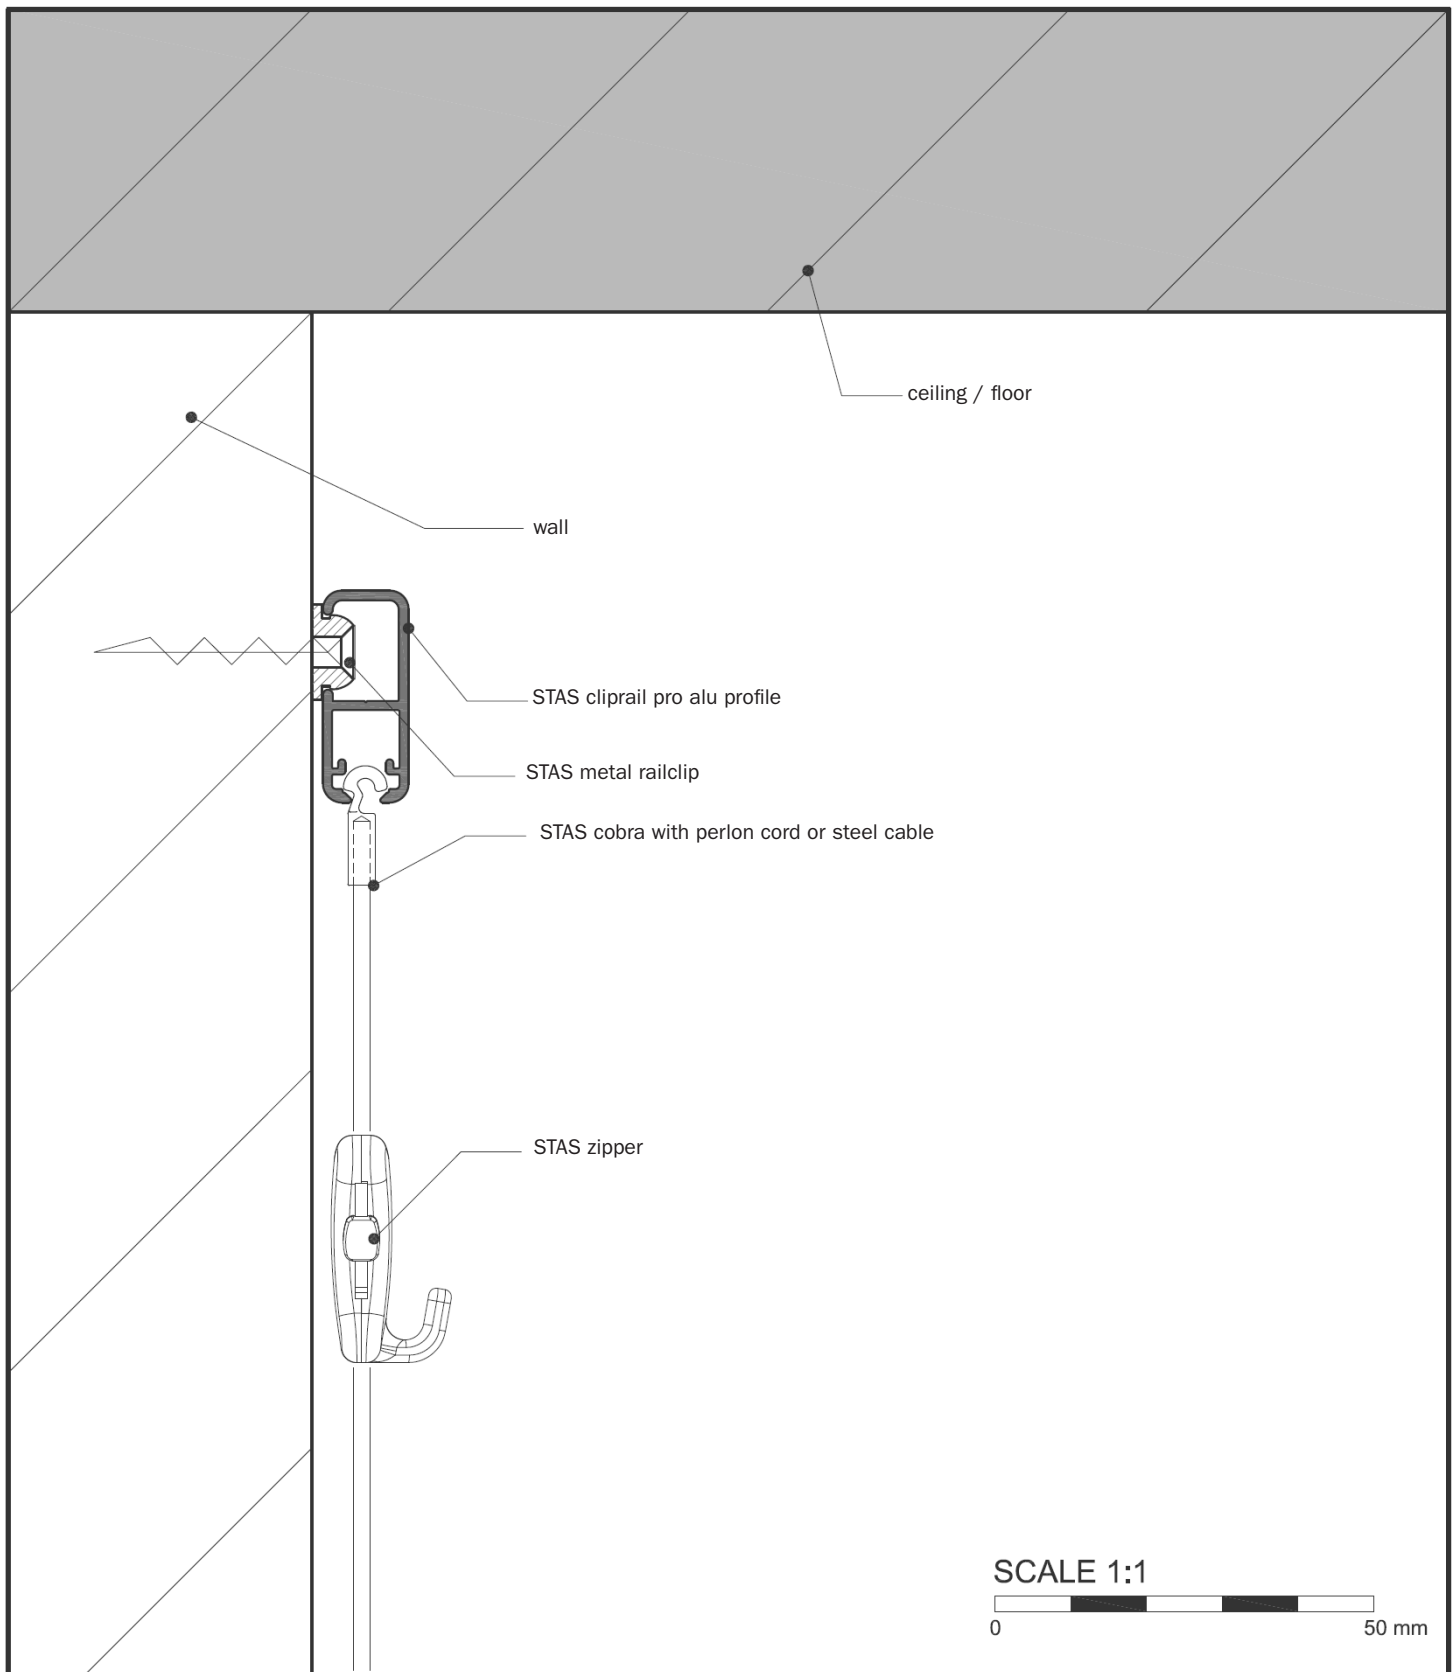

STAS cliprail pro picture hanging systems

features:

- aluminium rail
- dimensions 11 x 28 mm
- capable of carrying loads up to 45 kg per meter

options:

- hooks and cords are available in various lengths, transparent or steel cable
- standard colour rail; RAL 9010 (white) or natural aluminium. Other colours and finishing on request